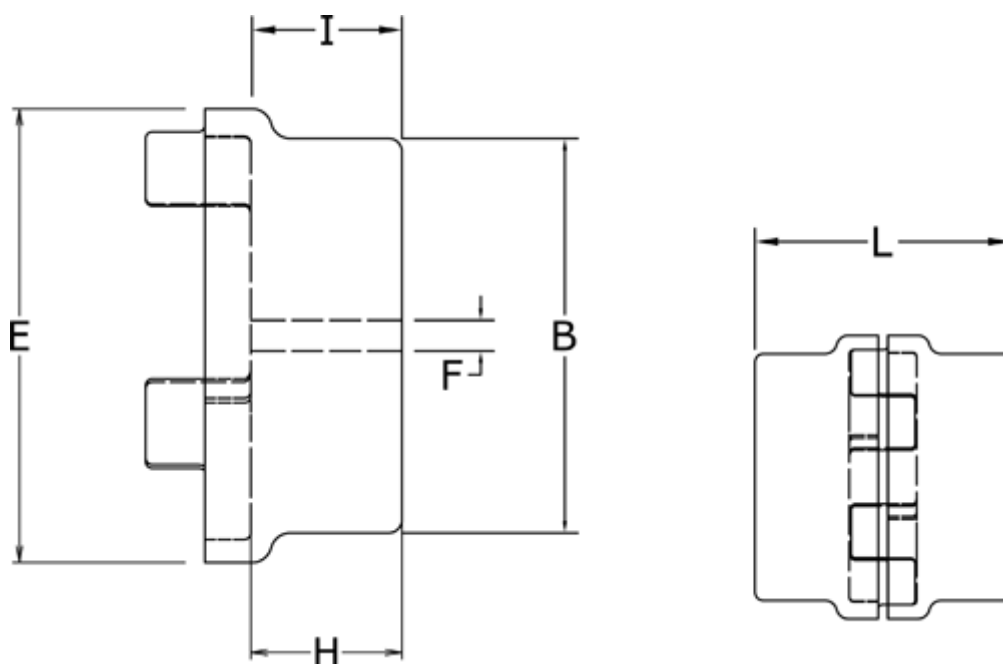

Data Sheet

Article number: 3304042BAL

Description: Coupling hub 42/55B
ALU Aluminium, Predrilled

Measures

B	= 95
E	= 95
F	= -
H	= 50
I	= -
L	= 126
Max. bore mm	= 55